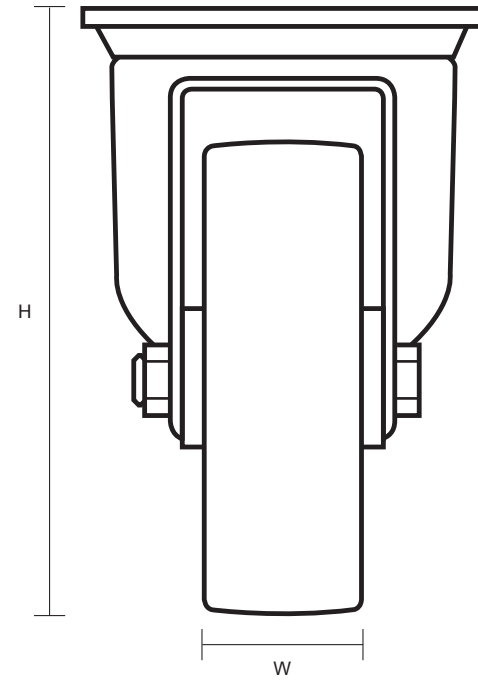

# SS-200-PNB (200mm Swivel Top Plate Castor Polyurethane Tyred Wheel)

Castor Dimensions - Key		
D	Wheel Diameter	200mm
L	Plate Dimension Length (mm)	140mm
L1	Plate Dimension Width (mm)	110mm
C	Plate Hole Centers length (mm)	105mm
C1	Plate Hole Centers width (mm)	80/75mm
D1	Plate Hole Diameter (mm)	10mm
H	Total Castor Height (mm)	236mm
W	Tread Width (mm)	50mm
R	Swivel Radius (mm)	165mm