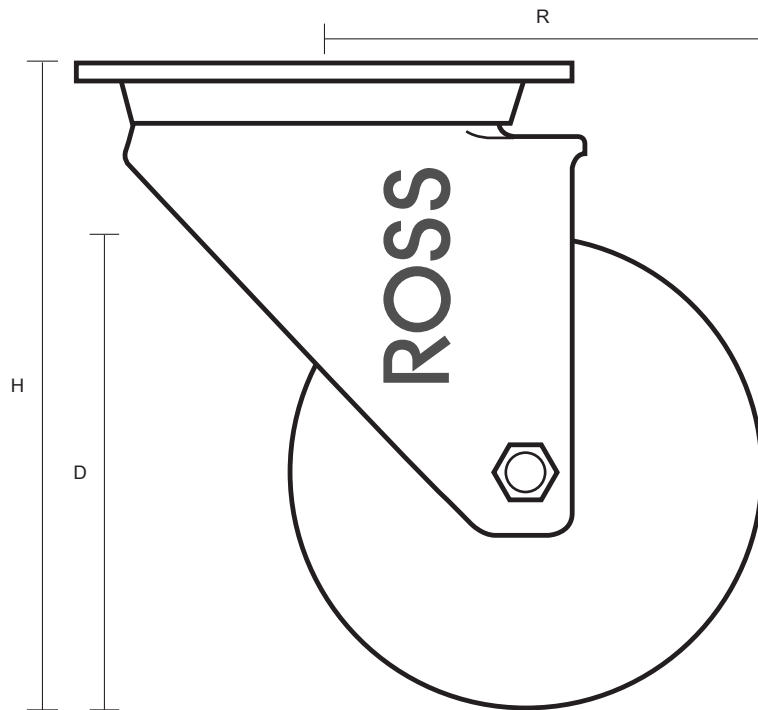

# SS-200-PNB (200mm Swivel Top Plate Castor Polyurethane Tyred Wheel)

Castor Dimensions - Key		
D	Wheel Diameter	200mm
L	Plate Dimension Length (mm)	140mm
L1	Plate Dimension Width (mm)	110mm
C	Plate Hole Centers length (mm)	105mm
C1	Plate Hole Centers width (mm)	80/75mm
D1	Plate Hole Diameter (mm)	10mm
H	Total Castor Height (mm)	236mm
W	Tread Width (mm)	50mm
R	Swivel Radius (mm)	165mm