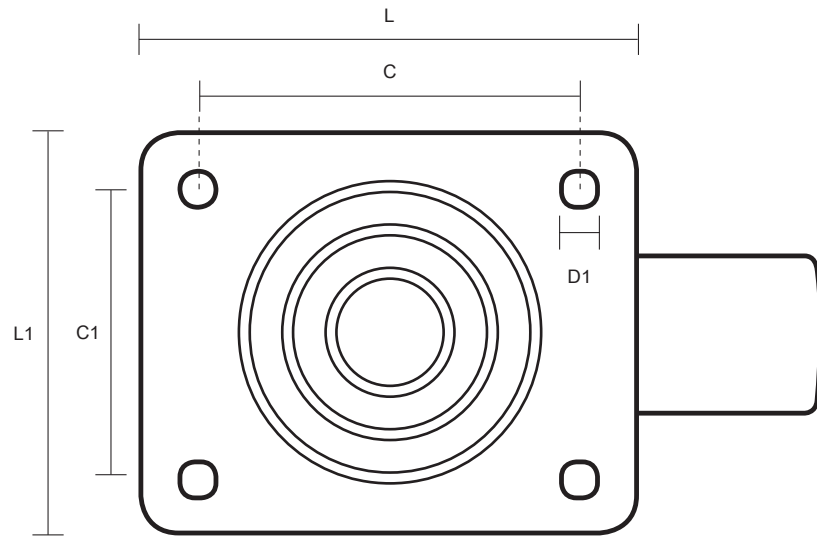

# SS-200-PNB (200mm Swivel Top Plate Castor Polyurethane Tyred Wheel)

Castor Dimensions - Key		
D	Wheel Diameter	200mm
L	Plate Dimension Length (mm)	140mm
L1	Plate Dimension Width (mm)	110mm
C	Plate Hole Centers length (mm)	105mm
C1	Plate Hole Centers width (mm)	80/75mm
D1	Plate Hole Diameter (mm)	10mm
H	Total Castor Height (mm)	236mm
W	Tread Width (mm)	50mm
R	Swivel Radius (mm)	165mm